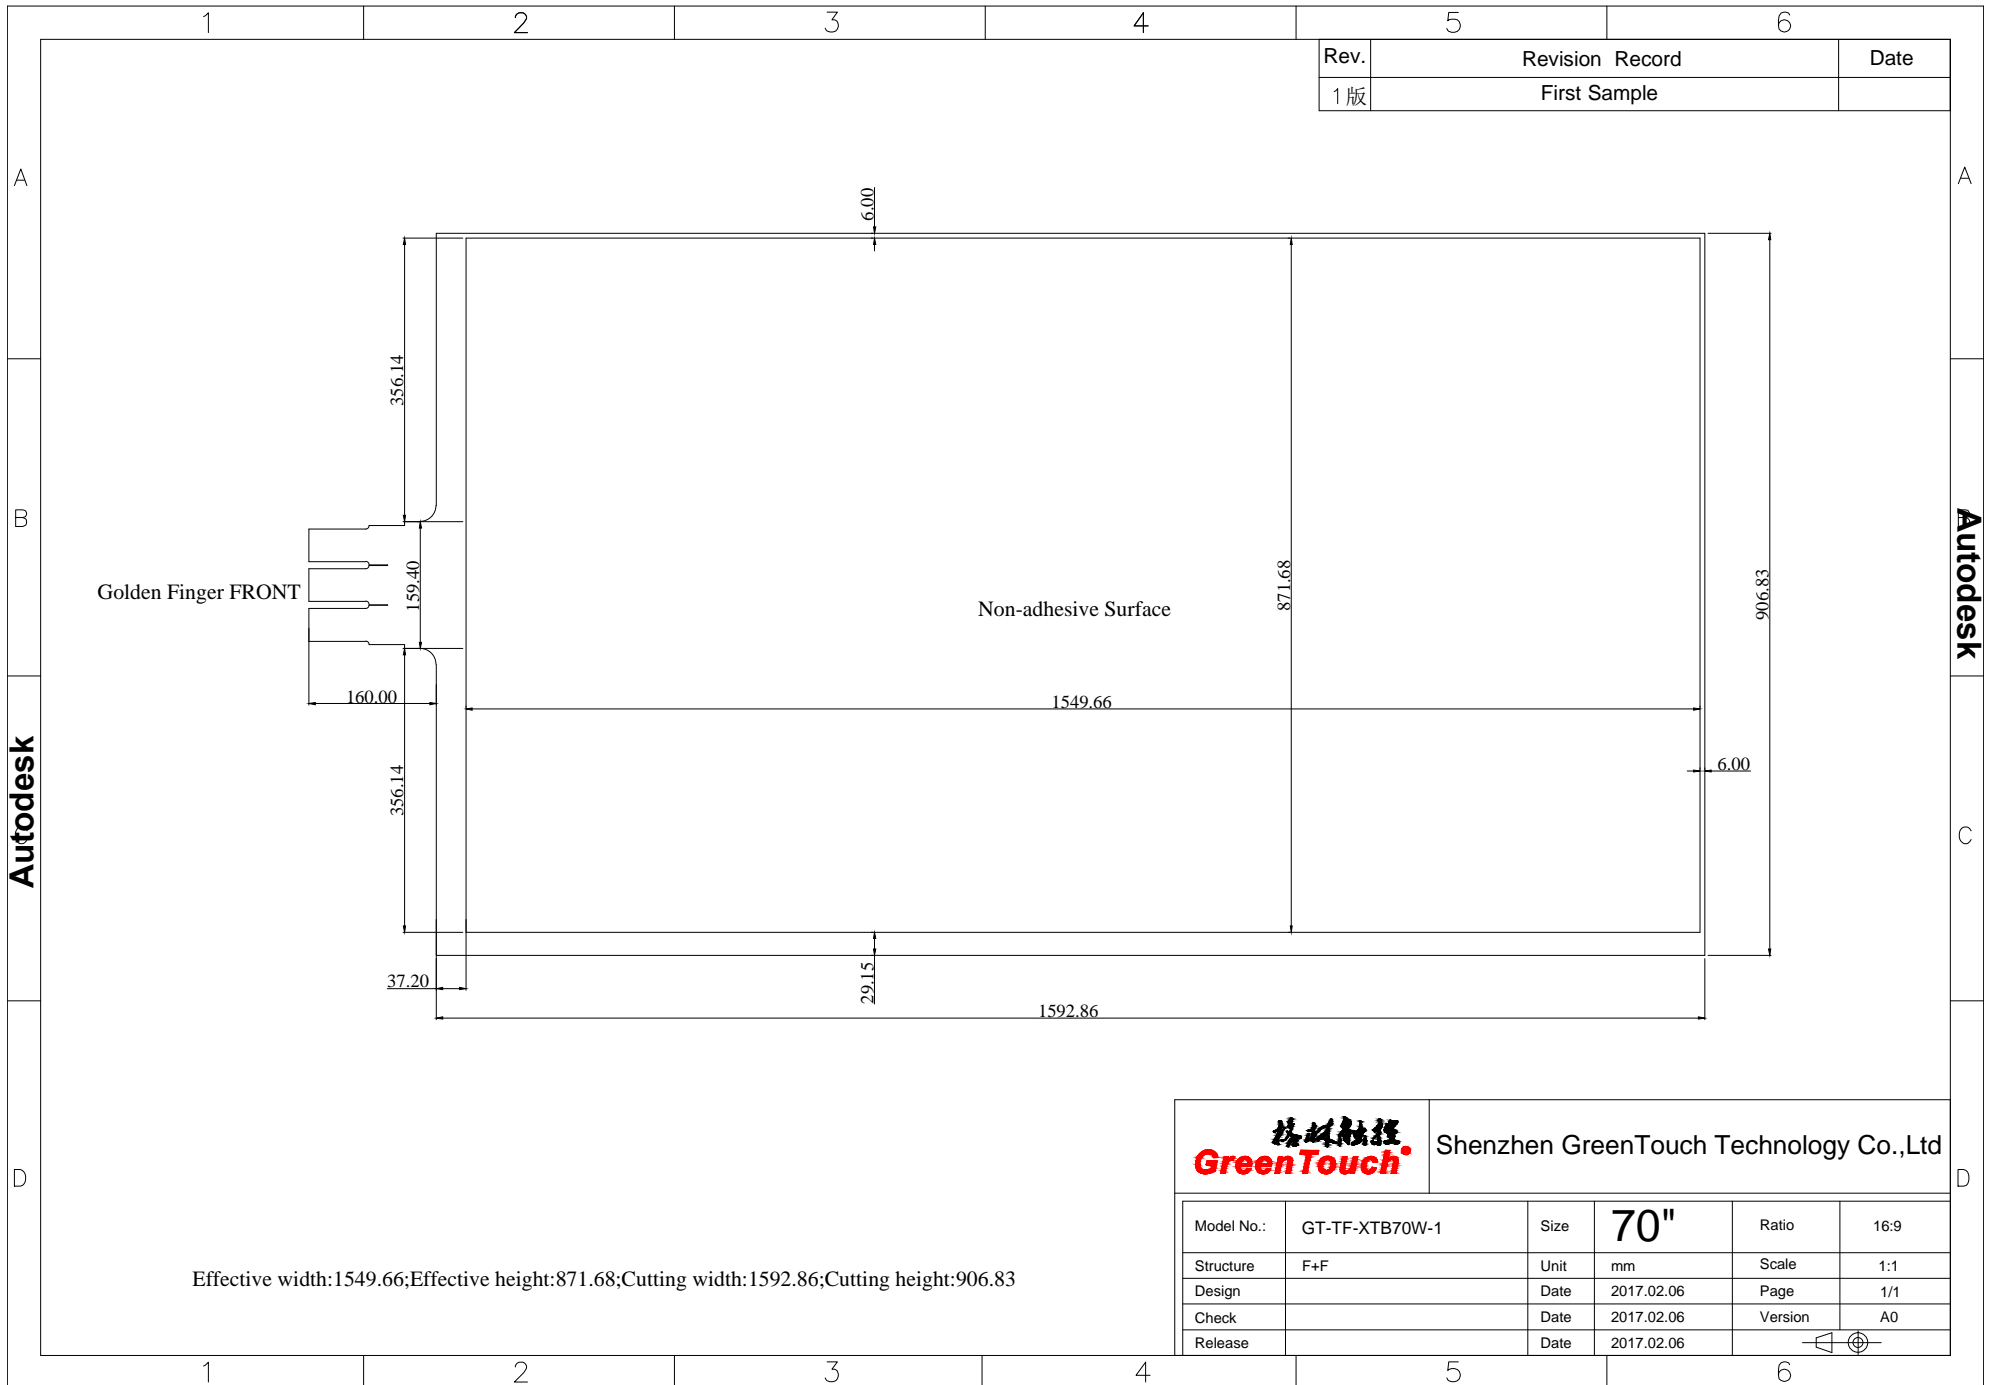

# Autodesk

Rev.	Revision Record	Date
1版	First Sample	

Effective width:1549.66;Effective height:871.68;Cutting width:1592.86;Cutting height:906.83

<b>绿触科技</b> <b>GreenTouch</b>		Shenzhen GreenTouch Technology Co.,Ltd			
Model No.:	GT-TF-XTB70W-1	Size	<b>70"</b>	Ratio	16:9
Structure	F+F	Unit	mm	Scale	1:1
Design		Date	2017.02.06	Page	1/1
Check		Date	2017.02.06	Version	A0
Release		Date	2017.02.06		