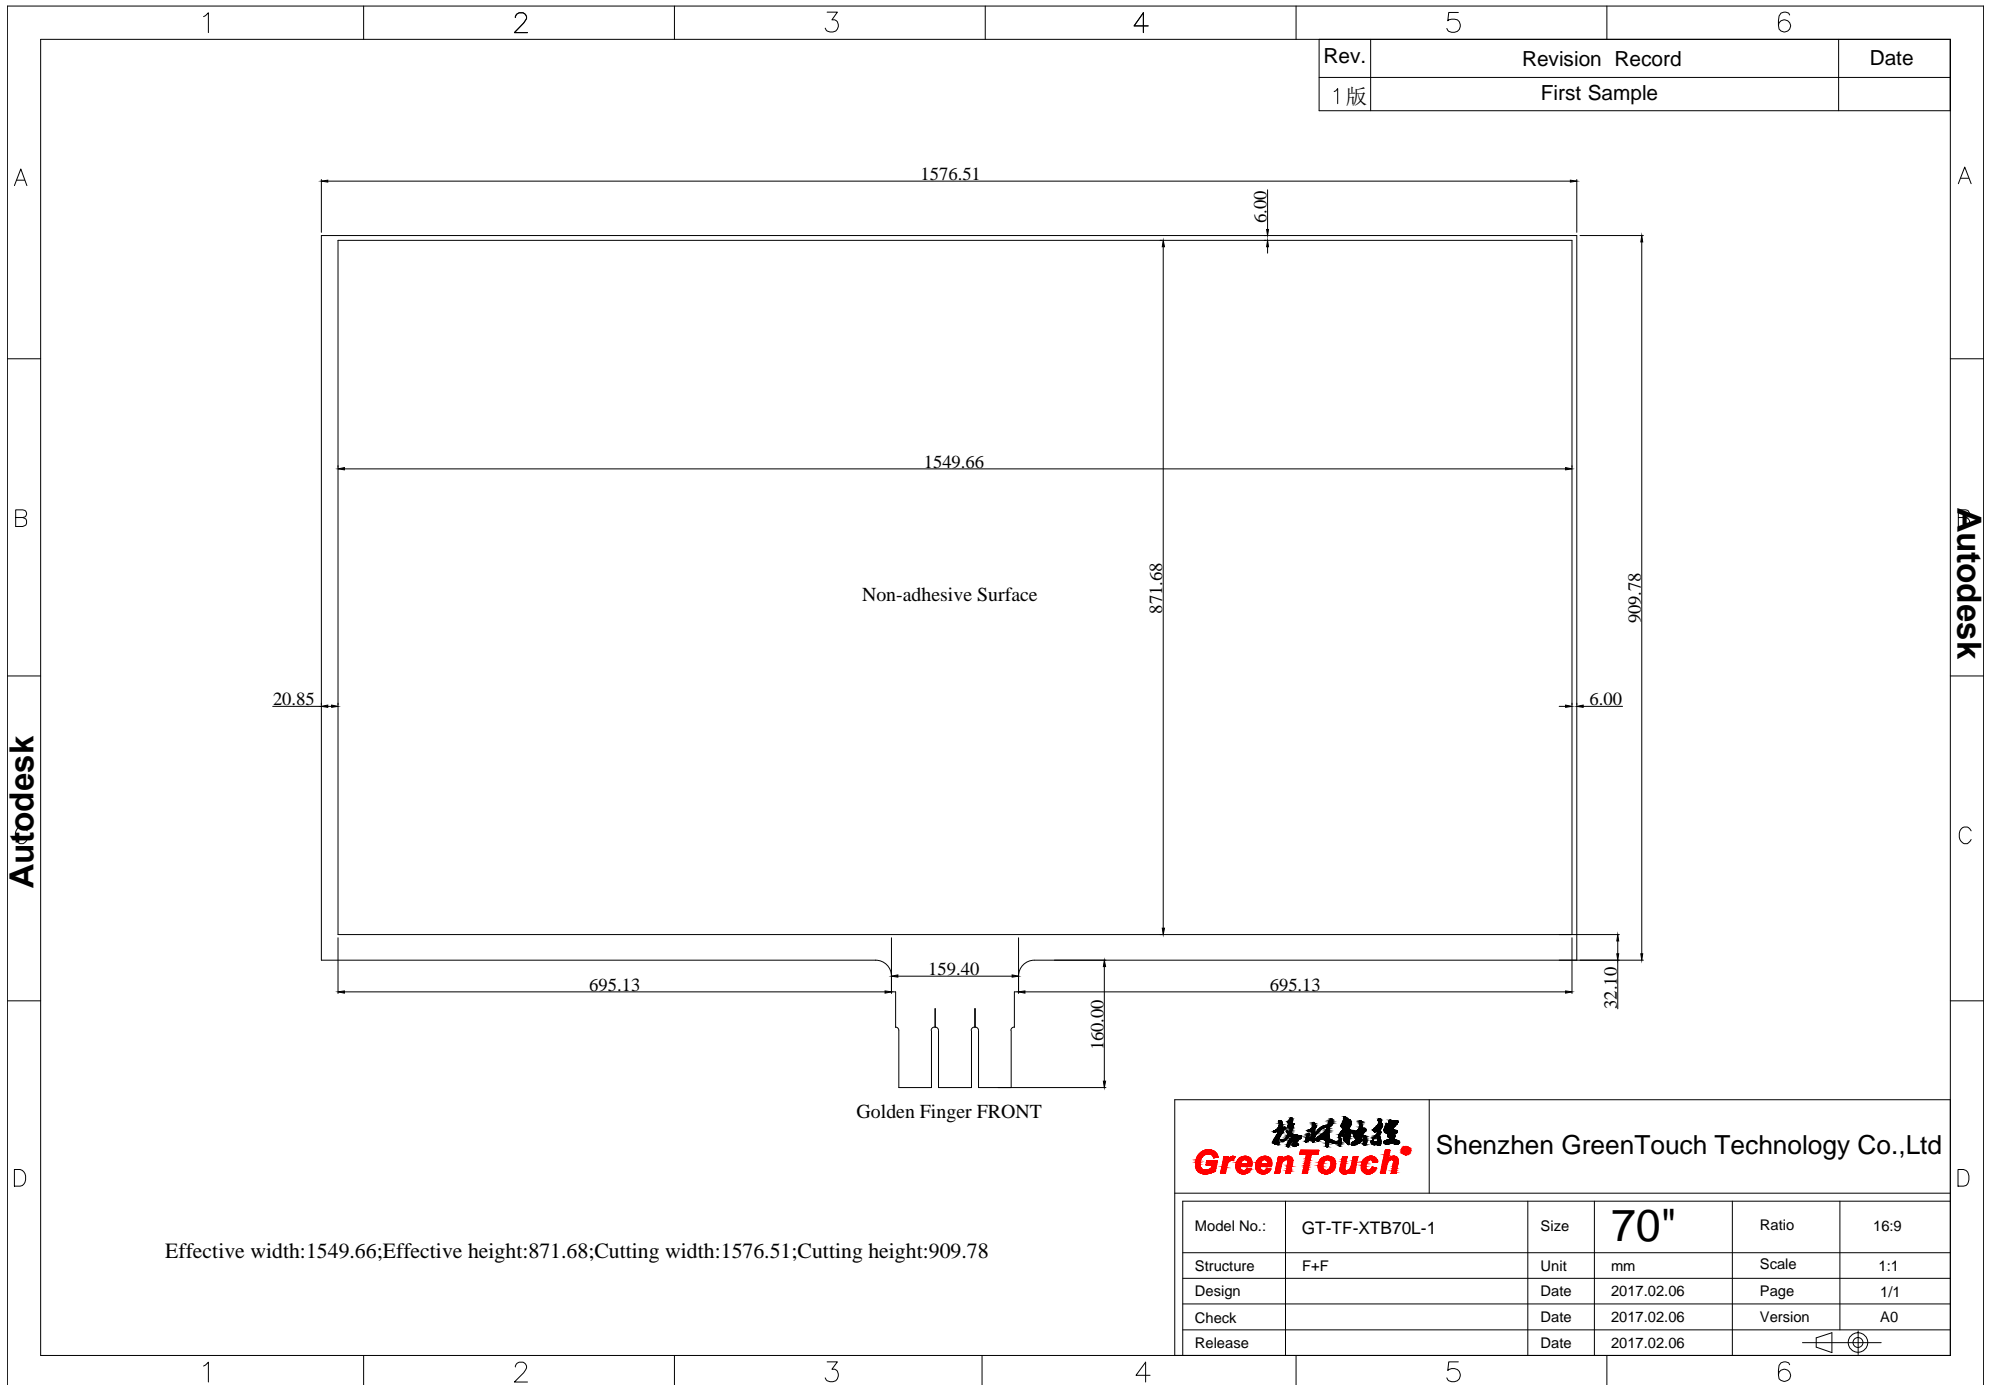

Rev.	Revision Record	Date
1 版	First Sample	

Effective width:1549.66;Effective height:871.68;Cutting width:1576.51;Cutting height:909.78

 Shenzhen GreenTouch Technology Co.,Ltd		Model No.:	GT-TF-XTB70L-1	Size	70"	Ratio	16:9
		Structure	F+F	Unit	mm	Scale	1:1
Design		Date	2017.02.06	Page	1/1		
Check		Date	2017.02.06	Version	A0		
Release		Date	2017.02.06				