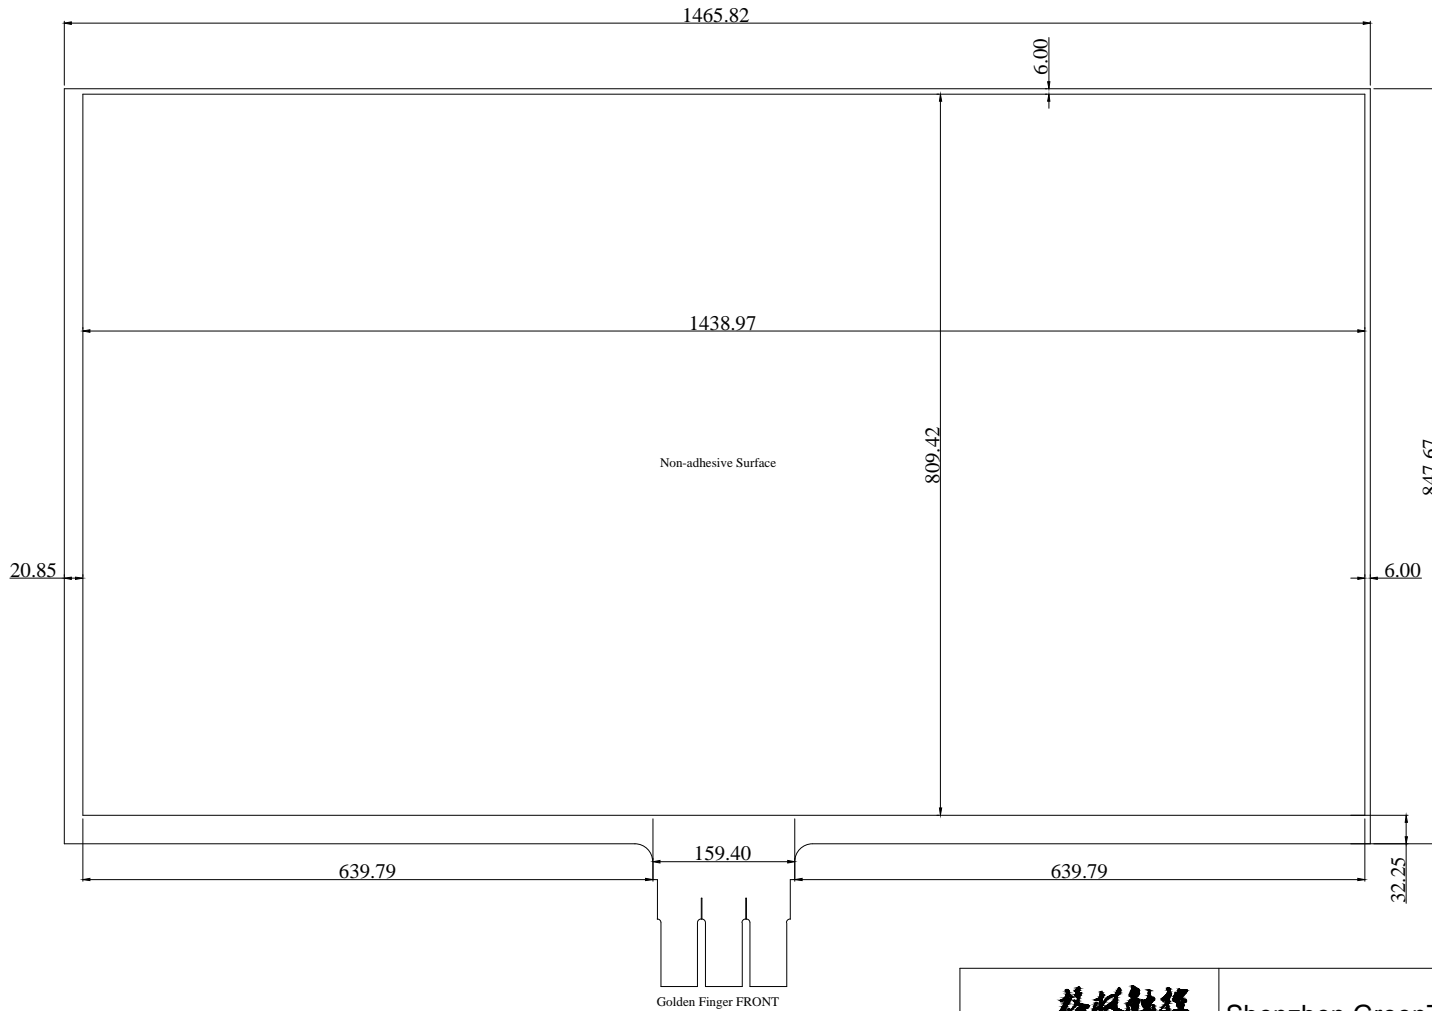

Autodesk

Rev.	Revision Record	Date
1版	First Sample	

Effective width:1438.97;Effective height:809.42;Cutting width:1465.82;Cutting height:847.67

 Shenzhen GreenTouch Technology Co.,Ltd					
Model No.:	GT-TF-XTB65L-1	Size	65"	Ratio	16:9
Structure	F+F	Unit	mm	Scale	1:1
Design		Date	2017.02.06	Page	1/1
Check		Date	2017.02.06	Version	A0
Release		Date	2017.02.06		