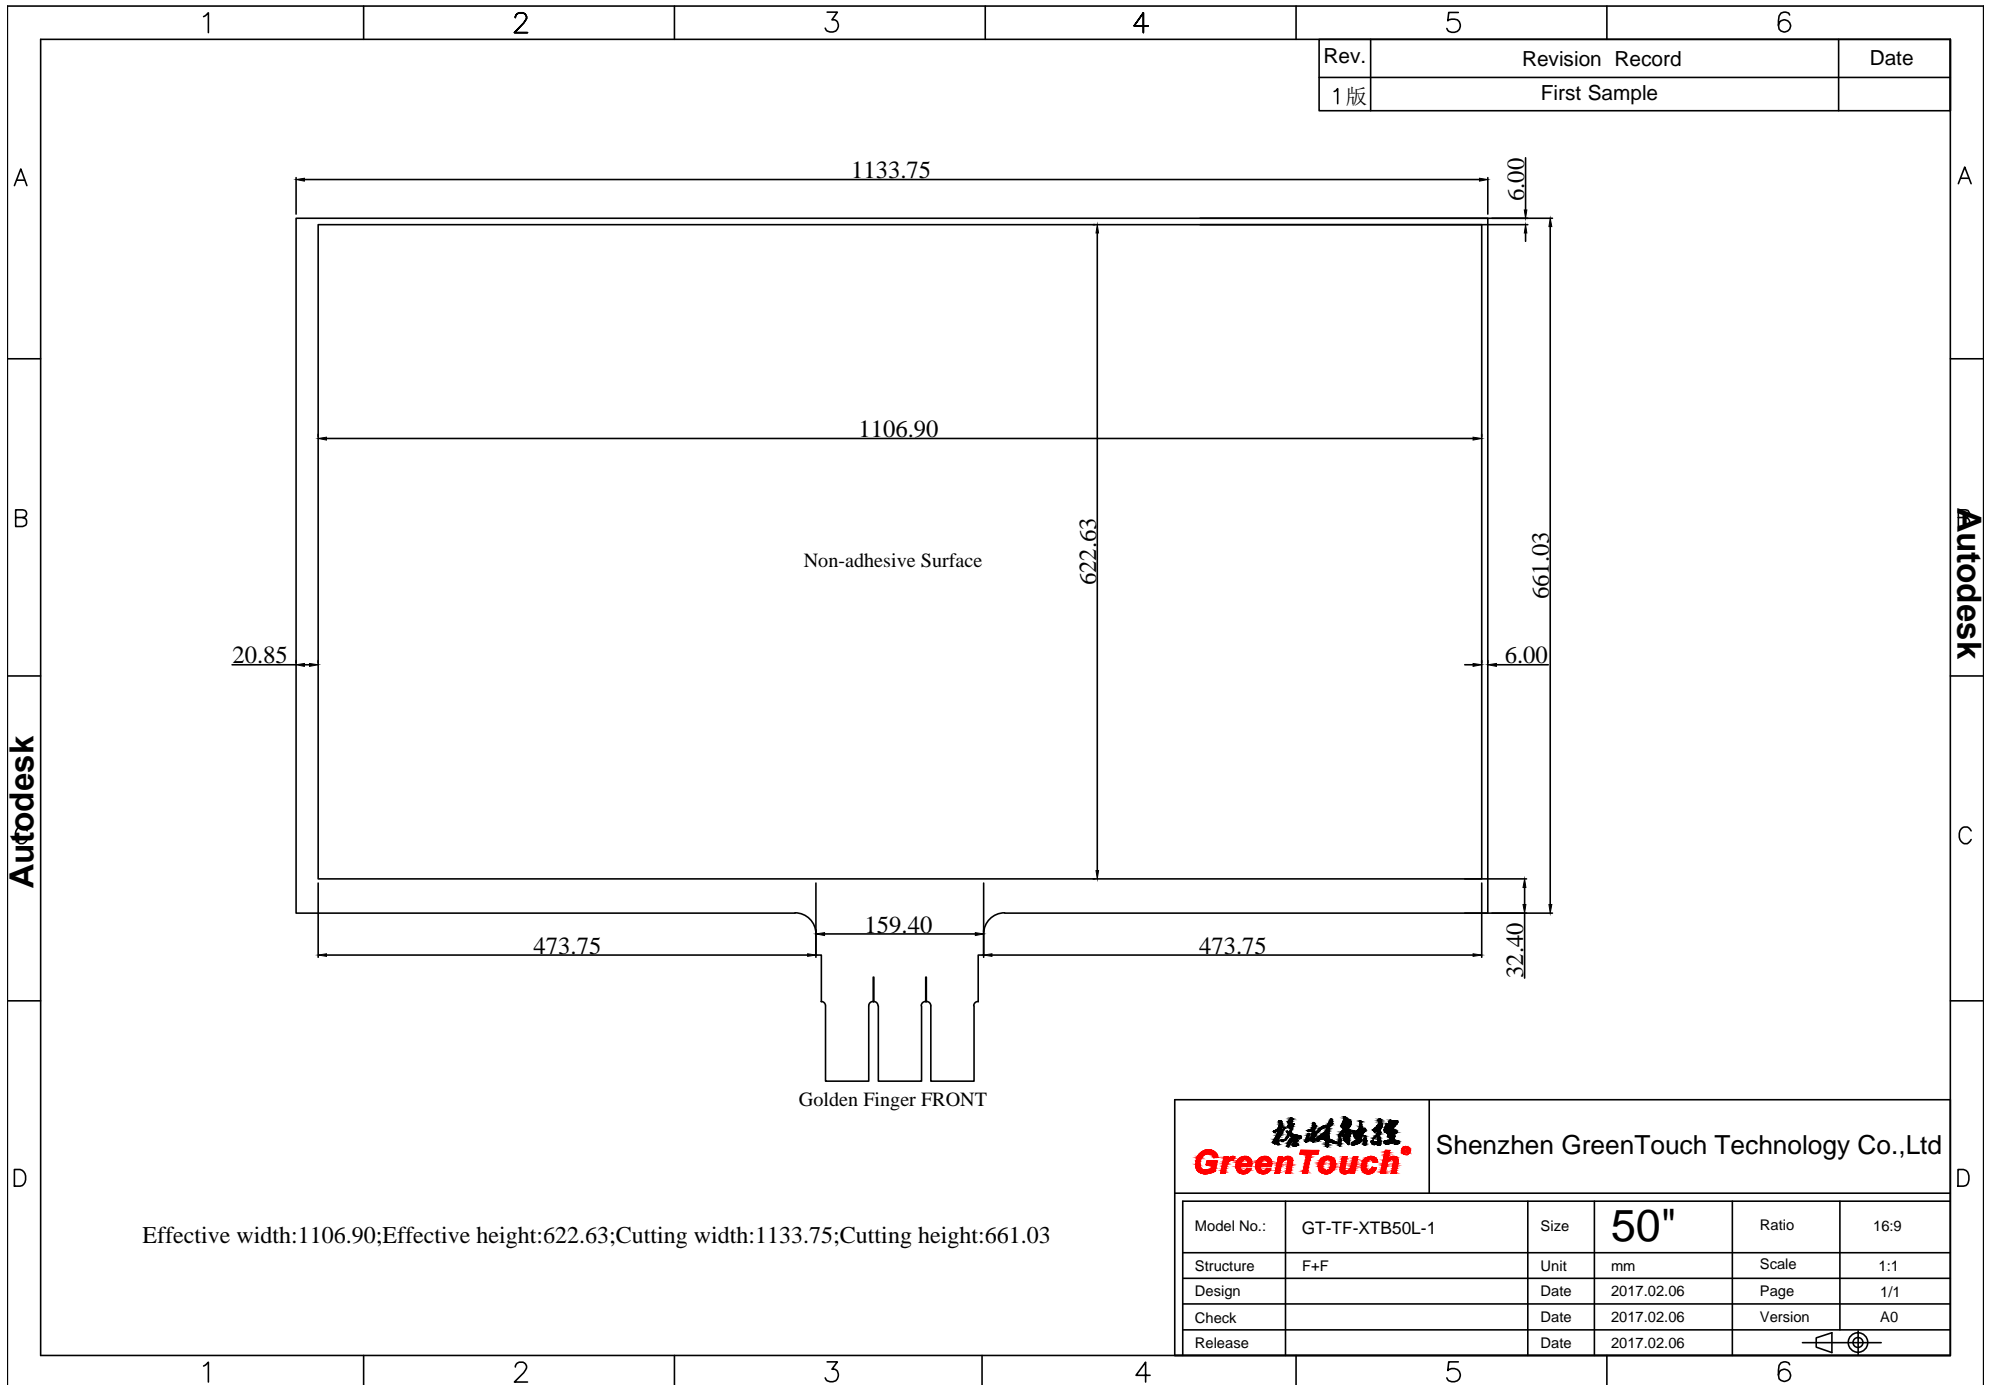

# Autodesk

Rev.	Revision Record	Date
1 版	First Sample	

Effective width:1106.90;Effective height:622.63;Cutting width:1133.75;Cutting height:661.03

		Shenzhen GreenTouch Technology Co.,Ltd			
Model No.:	GT-TF-XTB50L-1	Size	50"	Ratio	16:9
Structure	F+F	Unit	mm	Scale	1:1
Design		Date	2017.02.06	Page	1/1
Check		Date	2017.02.06	Version	A0
Release		Date	2017.02.06		