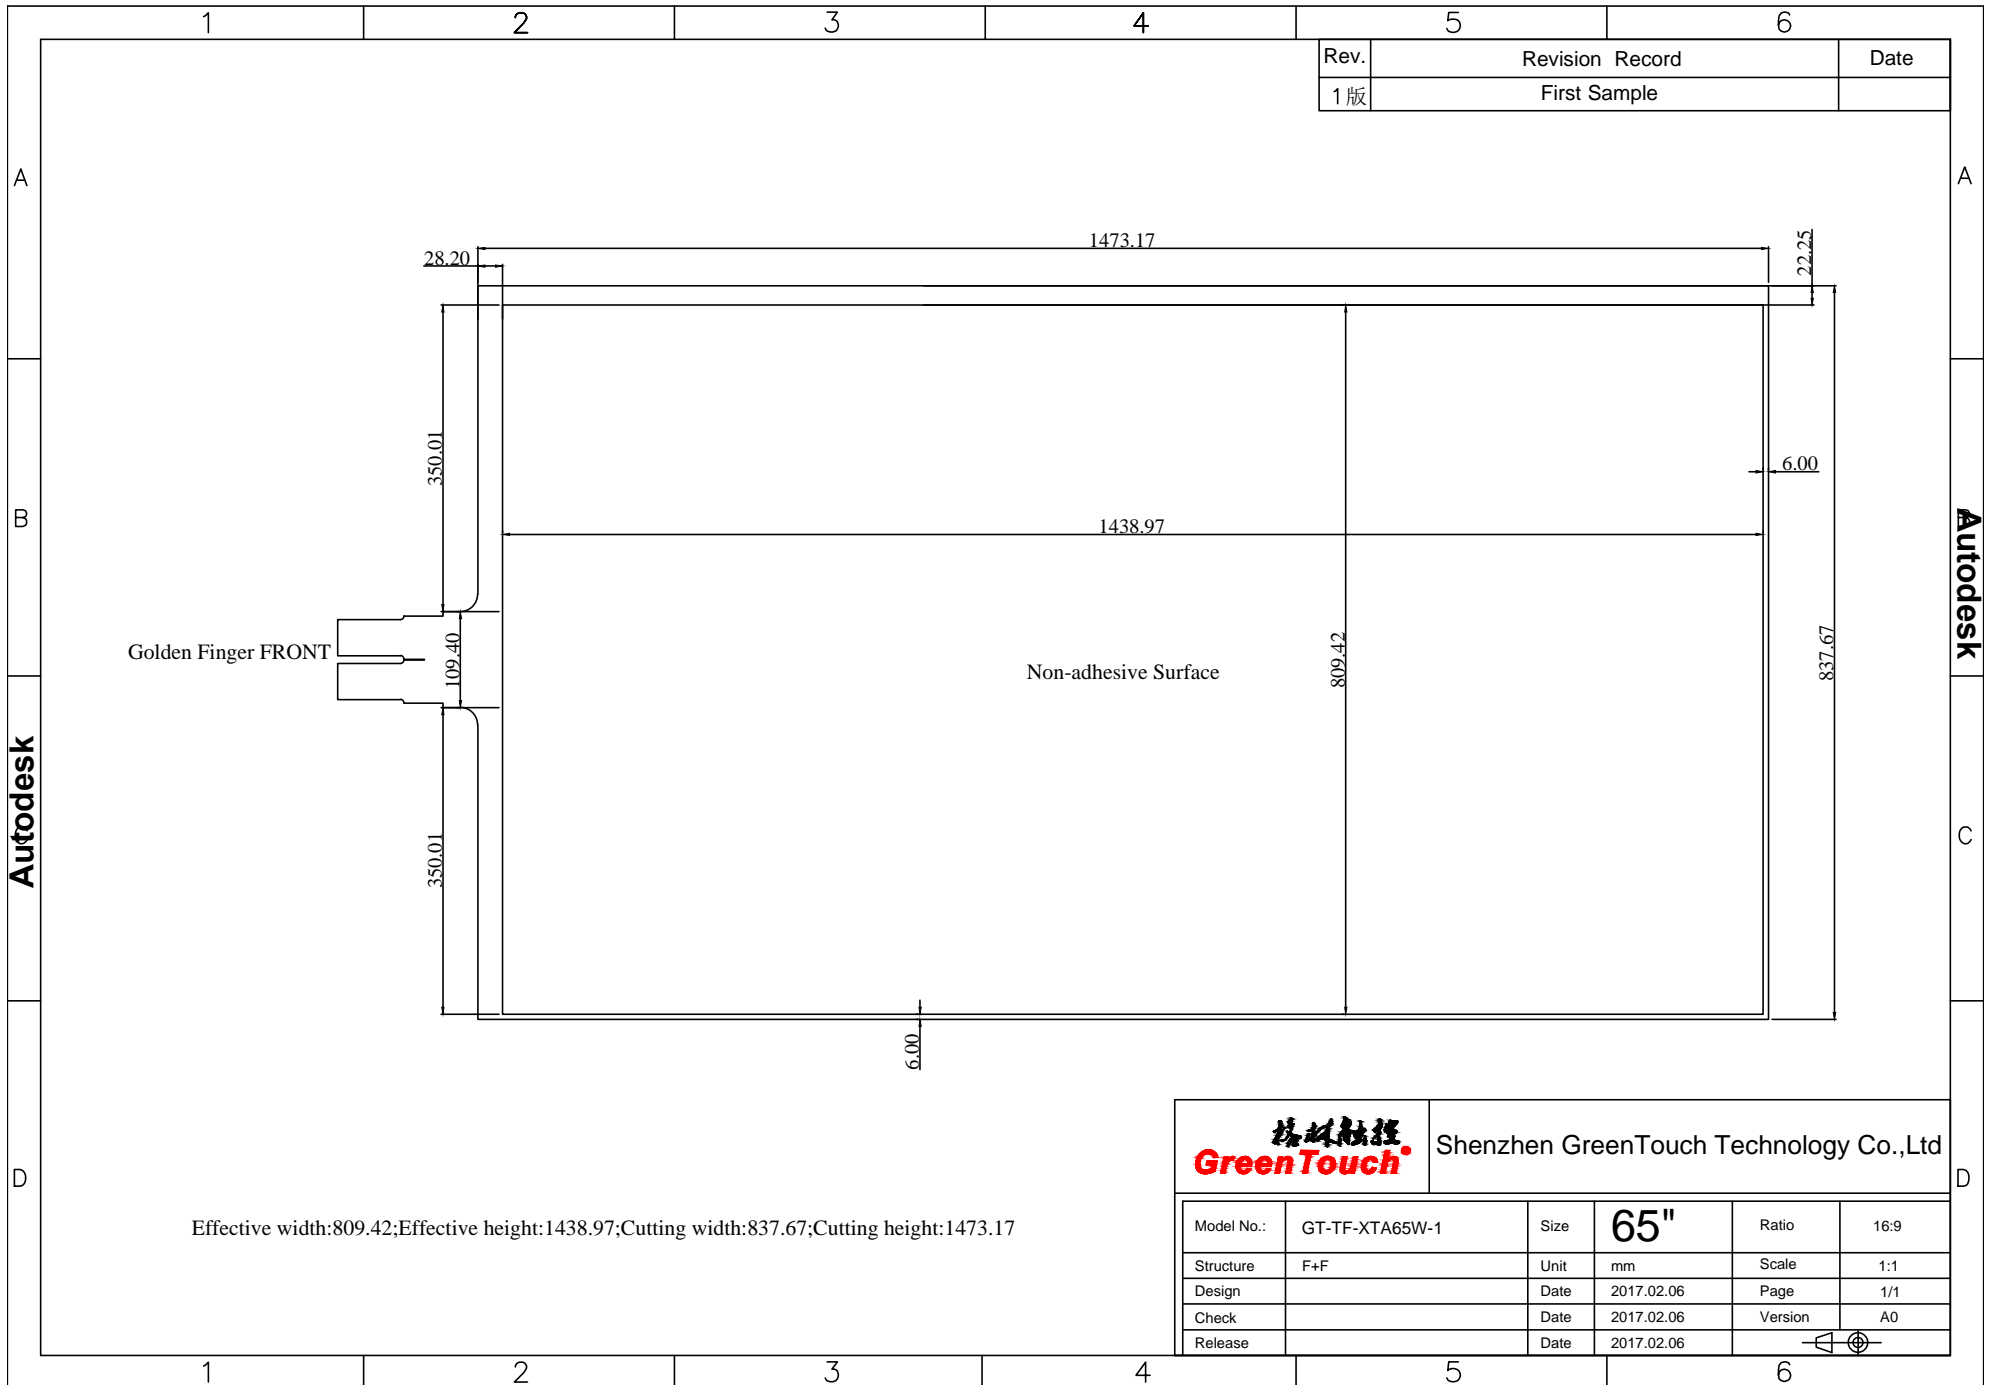

Autodesk

Rev.	Revision Record	Date
1版	First Sample	

Effective width:809.42;Effective height:1438.97;Cutting width:837.67;Cutting height:1473.17

		Shenzhen GreenTouch Technology Co.,Ltd			
Model No.:	GT-TF-XTA65W-1	Size	65"	Ratio	16:9
Structure	F+F	Unit	mm	Scale	1:1
Design		Date	2017.02.06	Page	1/1
Check		Date	2017.02.06	Version	A0
Release		Date	2017.02.06		