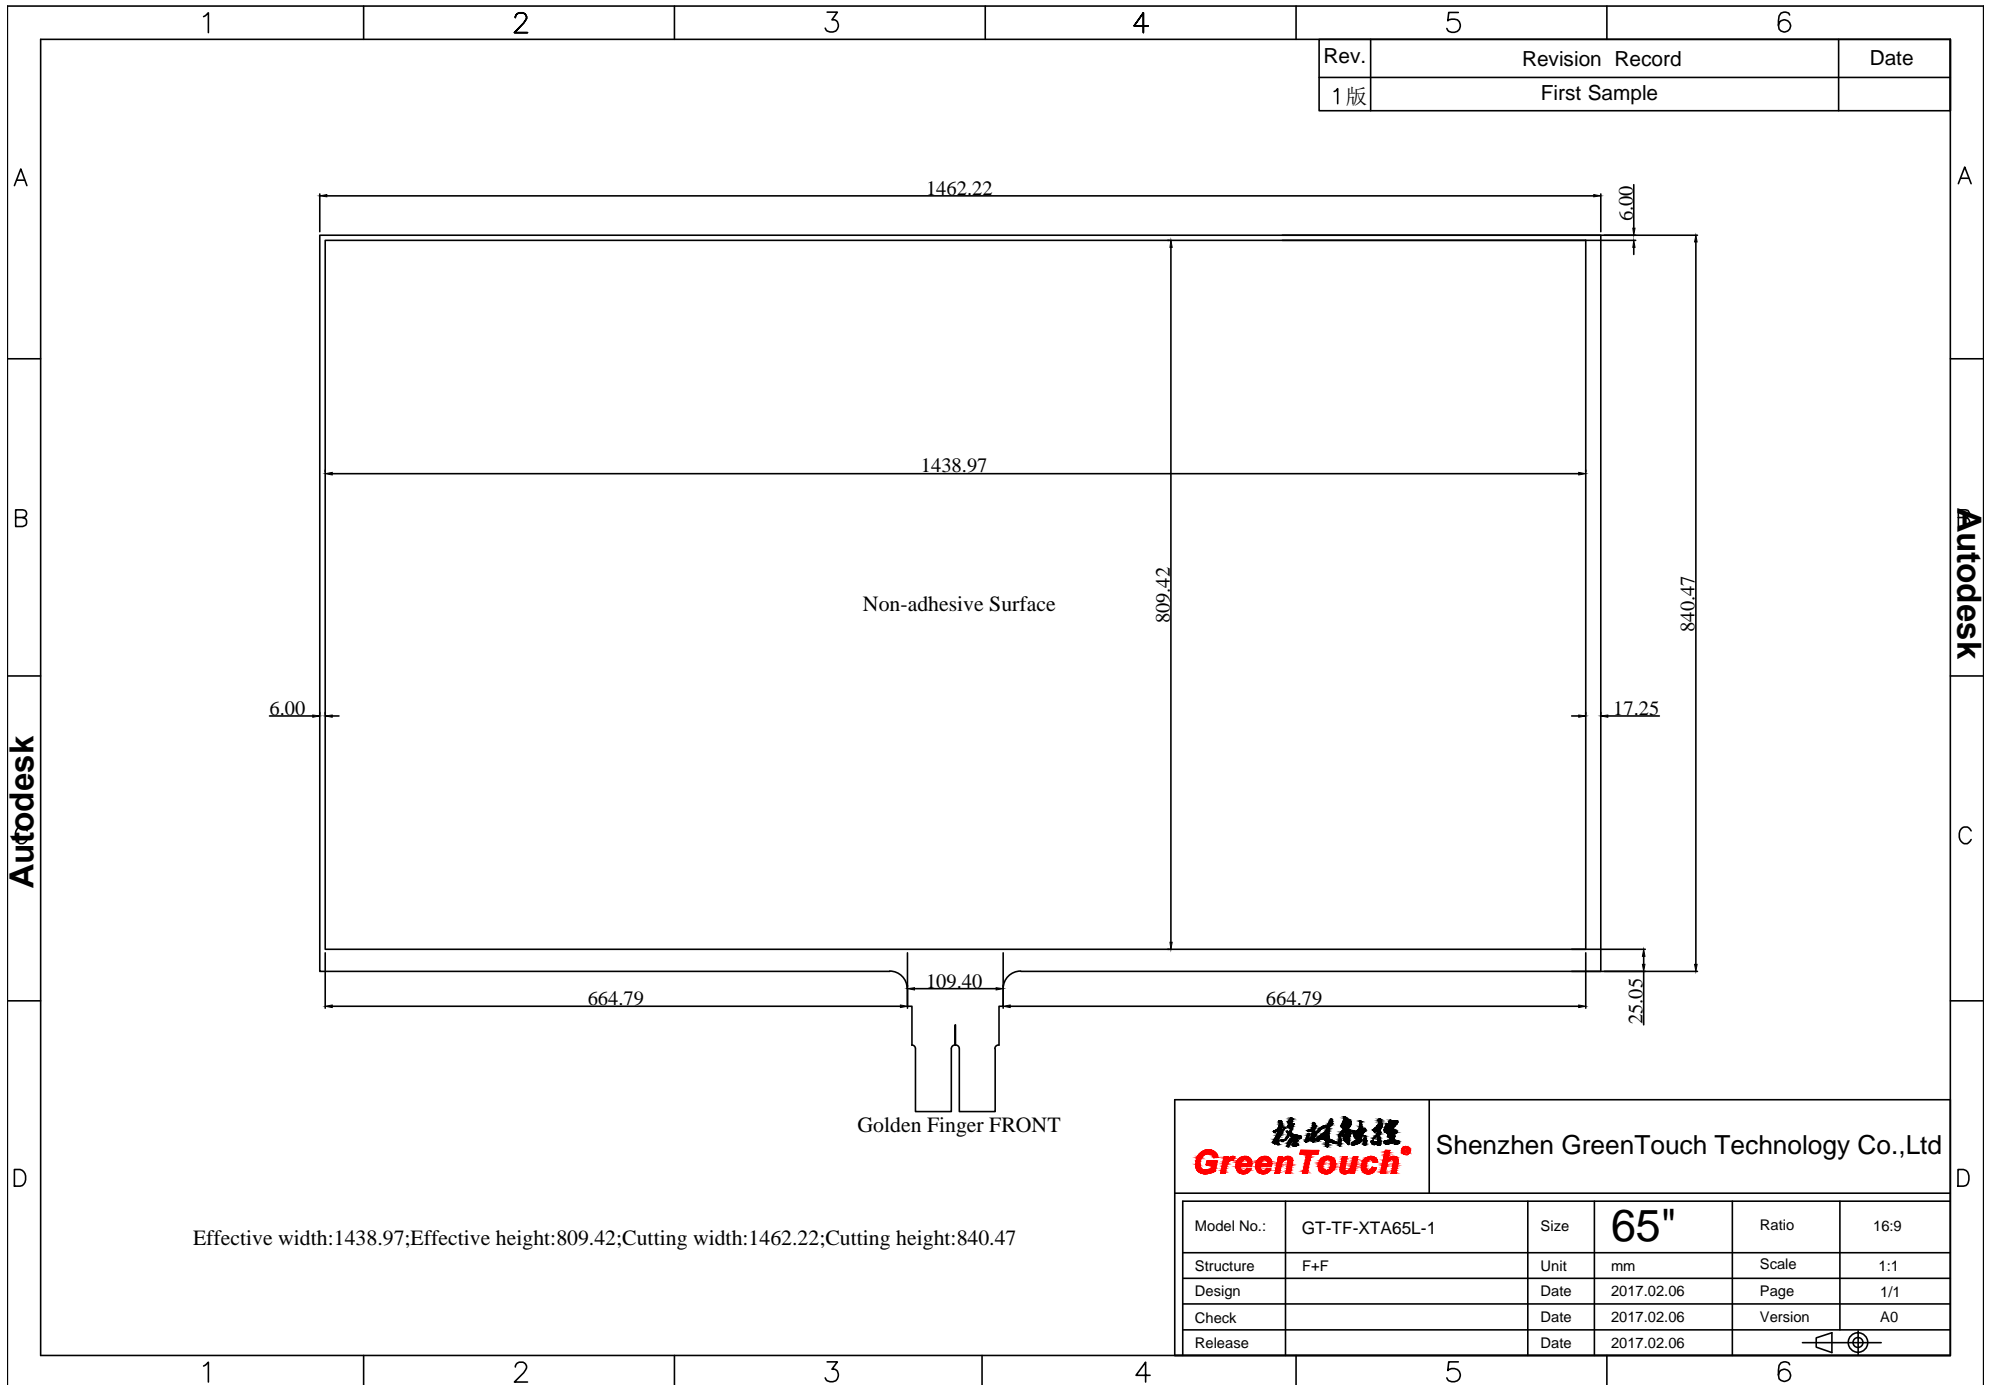

Autodesk

Rev.	Revision Record	Date
1版	First Sample	

Effective width:1438.97;Effective height:809.42;Cutting width:1462.22;Cutting height:840.47

		Shenzhen GreenTouch Technology Co.,Ltd			
Model No.:	GT-TF-XTA65L-1	Size	65"	Ratio	16:9
Structure	F+F	Unit	mm	Scale	1:1
Design		Date	2017.02.06	Page	1/1
Check		Date	2017.02.06	Version	A0
Release		Date	2017.02.06		