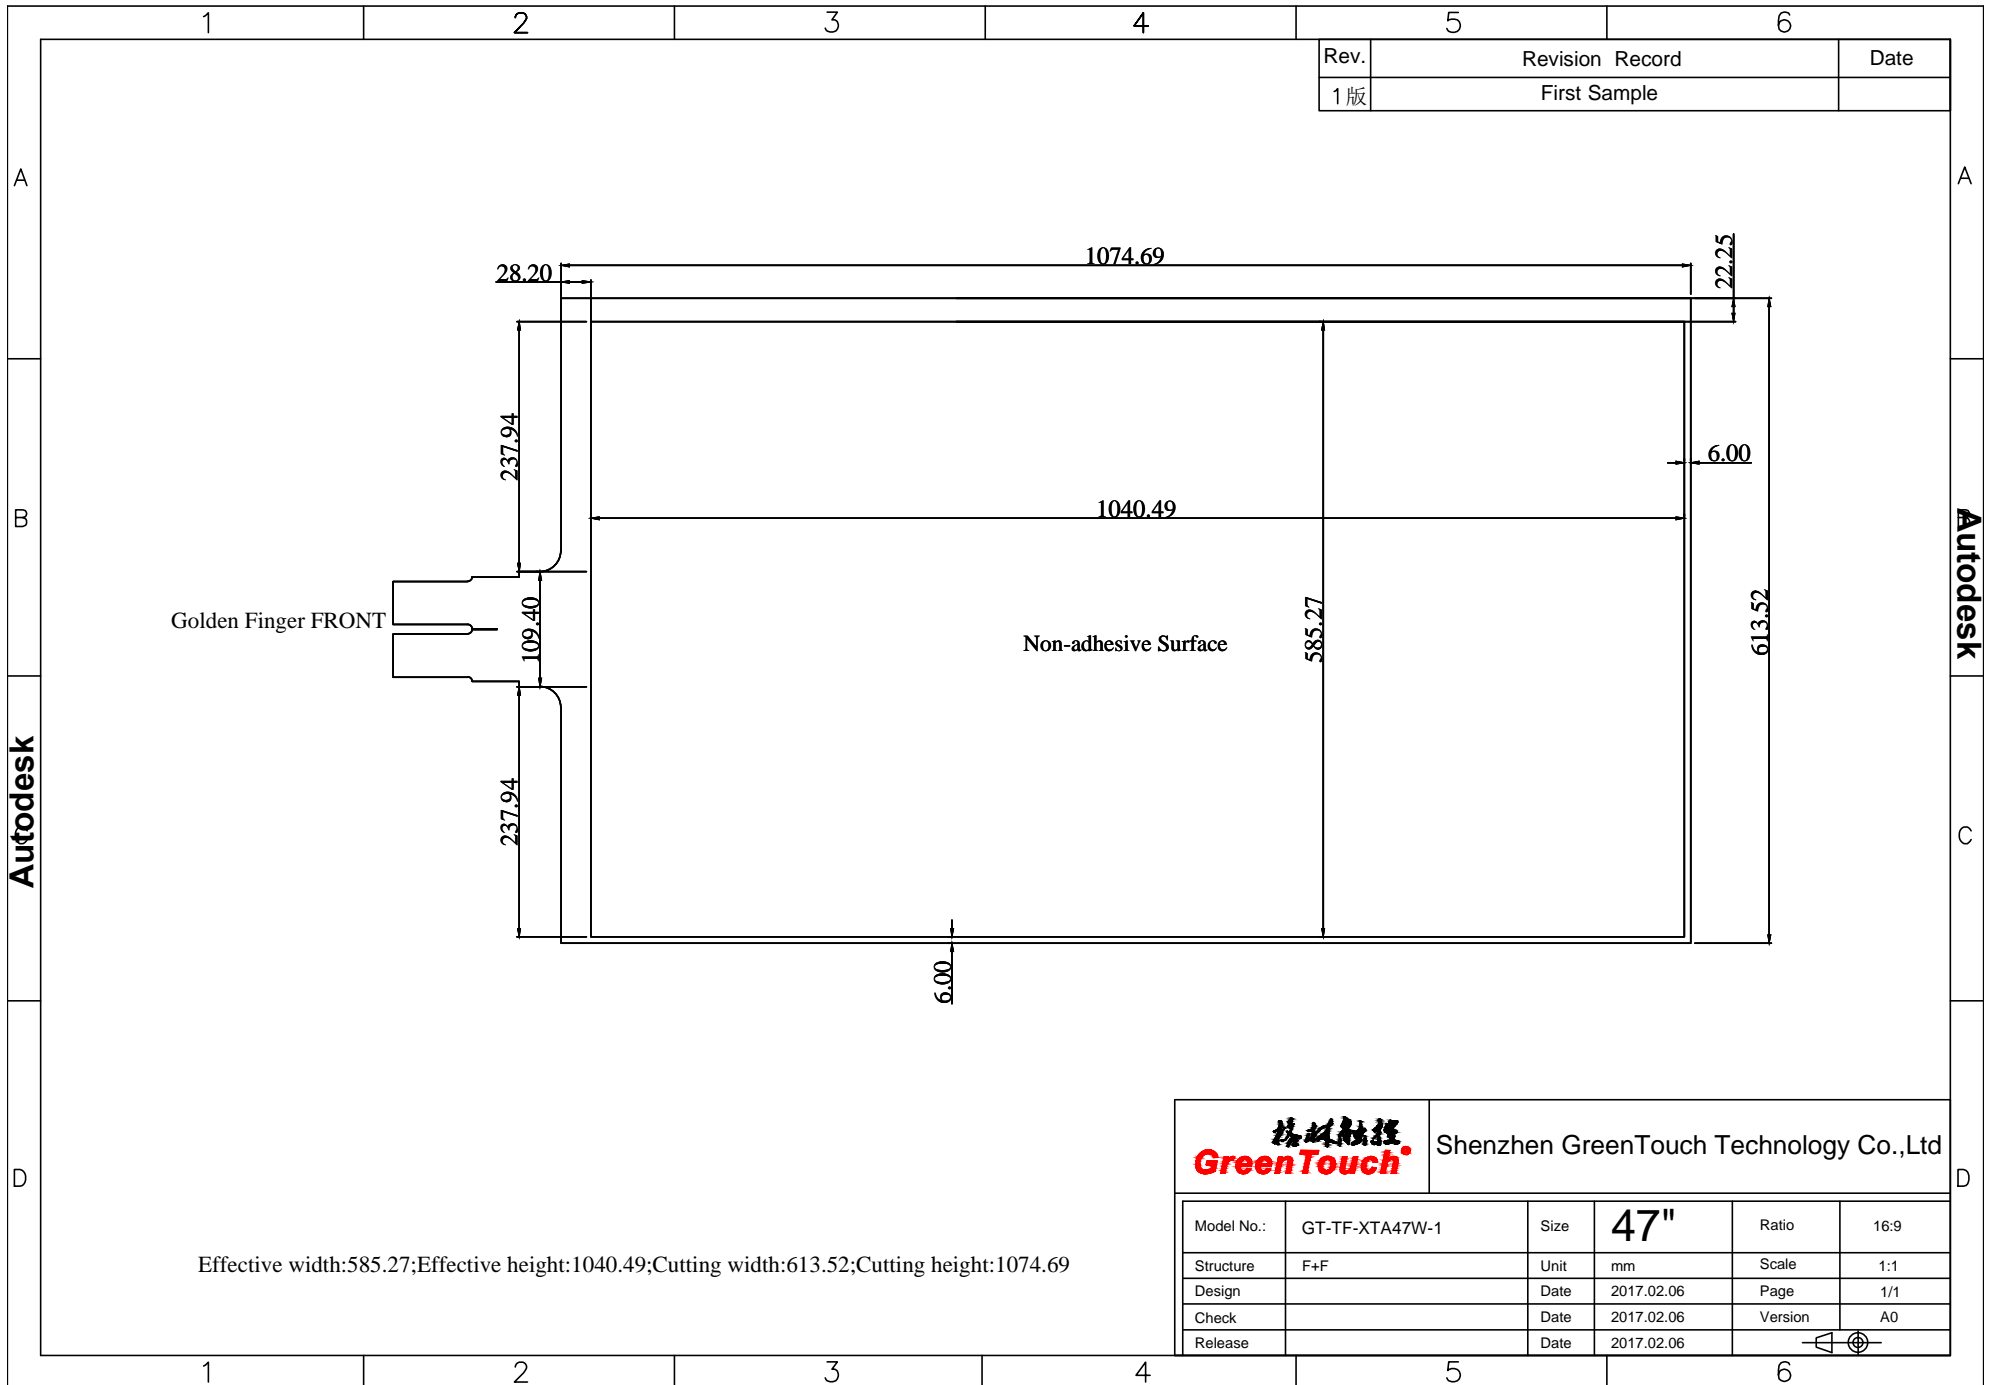

Autodesk

		Shenzhen GreenTouch Technology Co.,Ltd			
Model No.:	GT-TF-XTA47W-1	Size	47"	Ratio	16:9
Structure	F+F	Unit	mm	Scale	1:1
Design		Date	2017.02.06	Page	1/1
Check		Date	2017.02.06	Version	A0
Release		Date	2017.02.06		