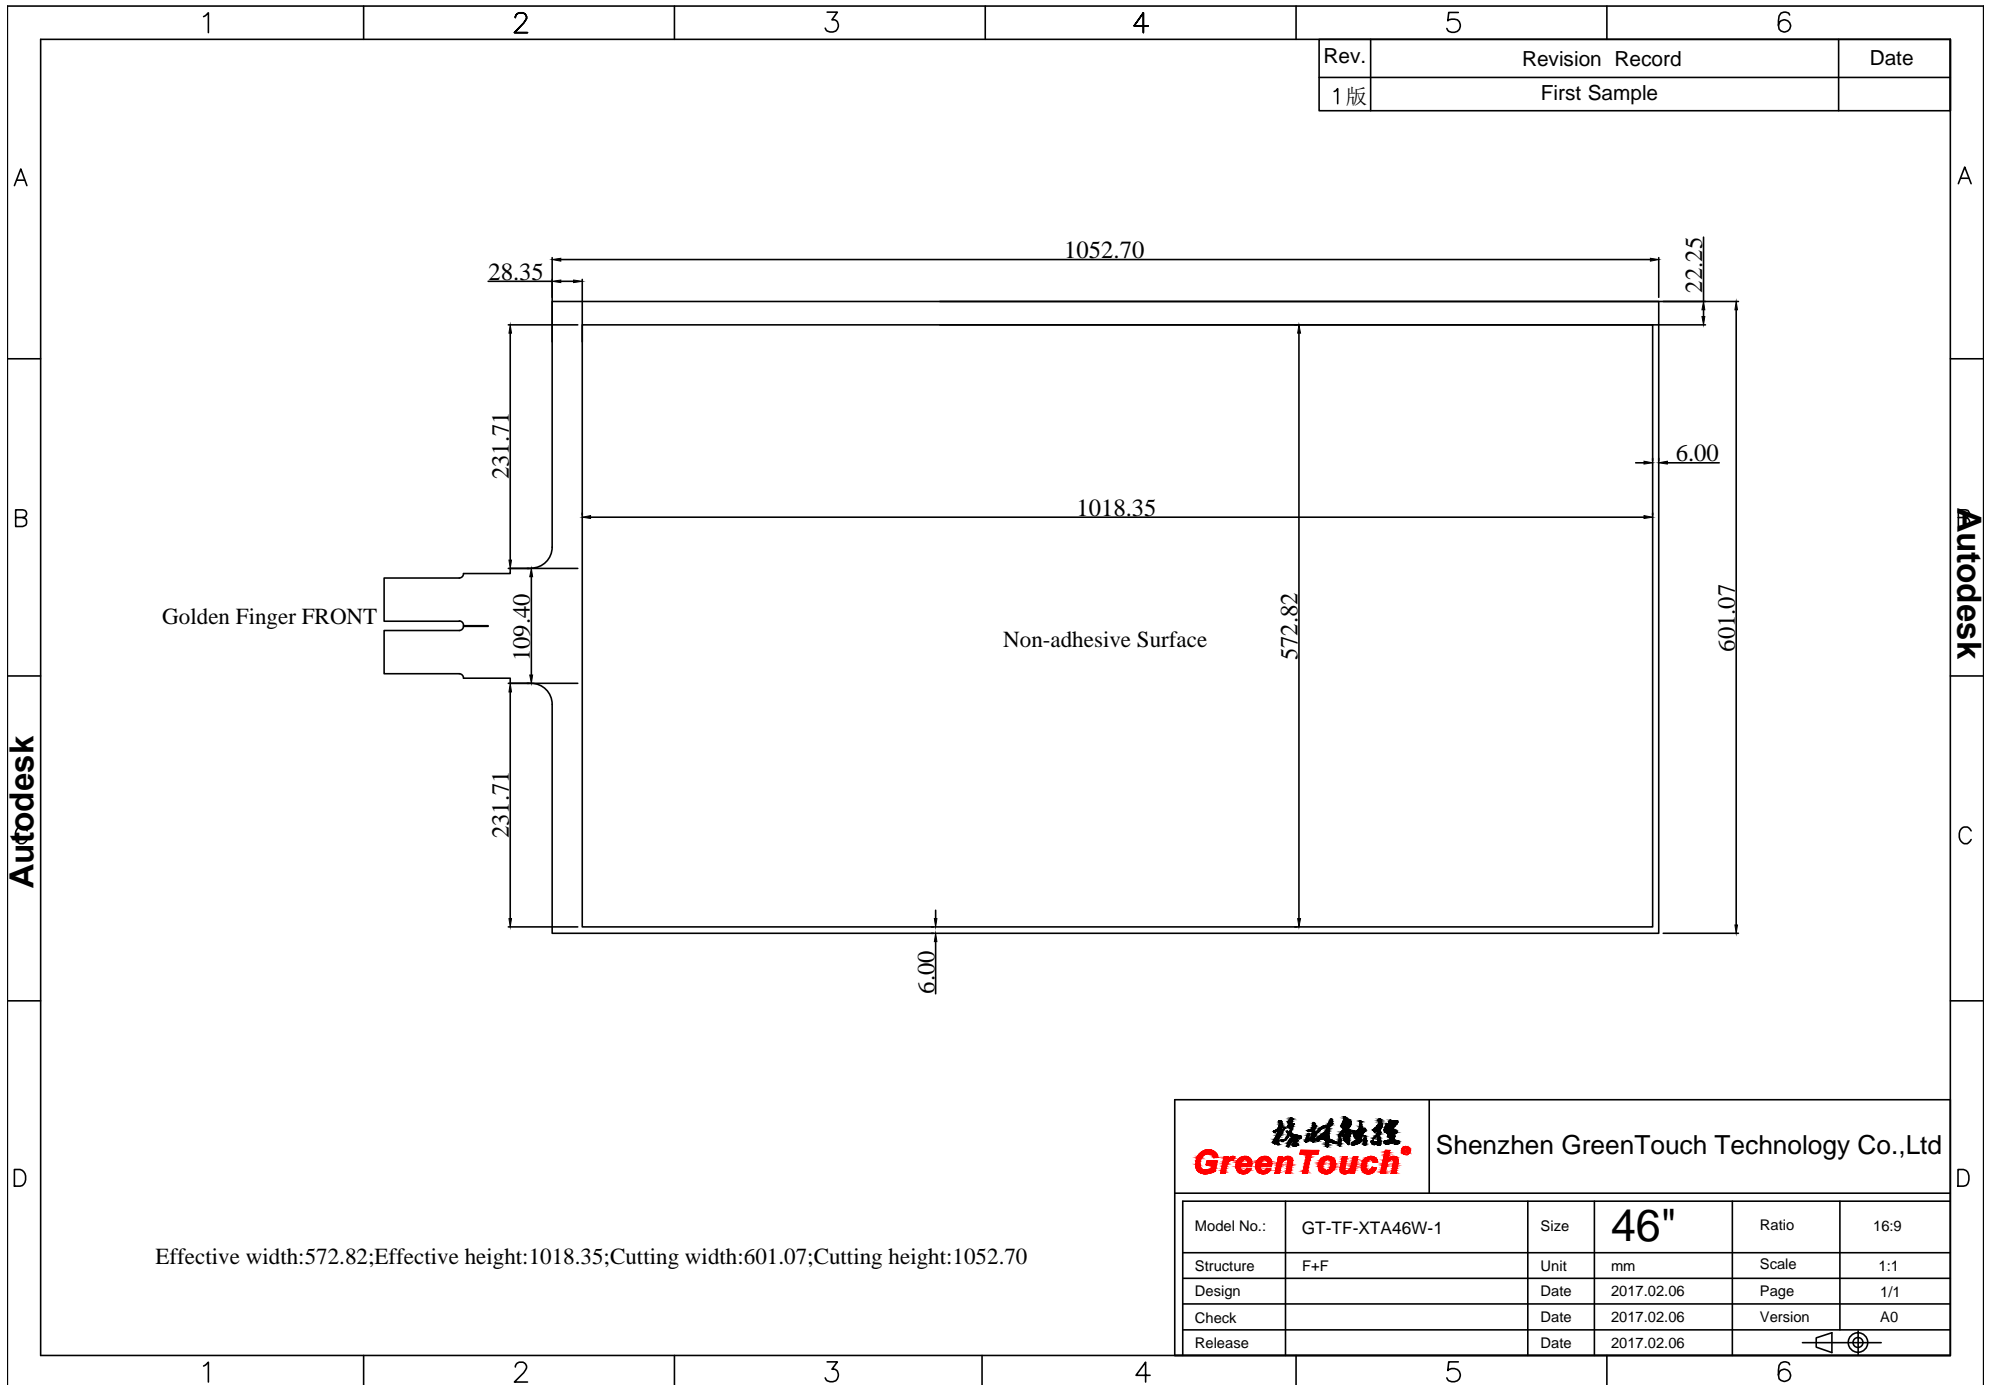

Autodesk

Rev.	Revision Record	Date
1 版	First Sample	

		Shenzhen GreenTouch Technology Co.,Ltd			
Model No.:	GT-TF-XTA46W-1	Size	46"	Ratio	16:9
Structure	F+F	Unit	mm	Scale	1:1
Design		Date	2017.02.06	Page	1/1
Check		Date	2017.02.06	Version	A0
Release		Date	2017.02.06		