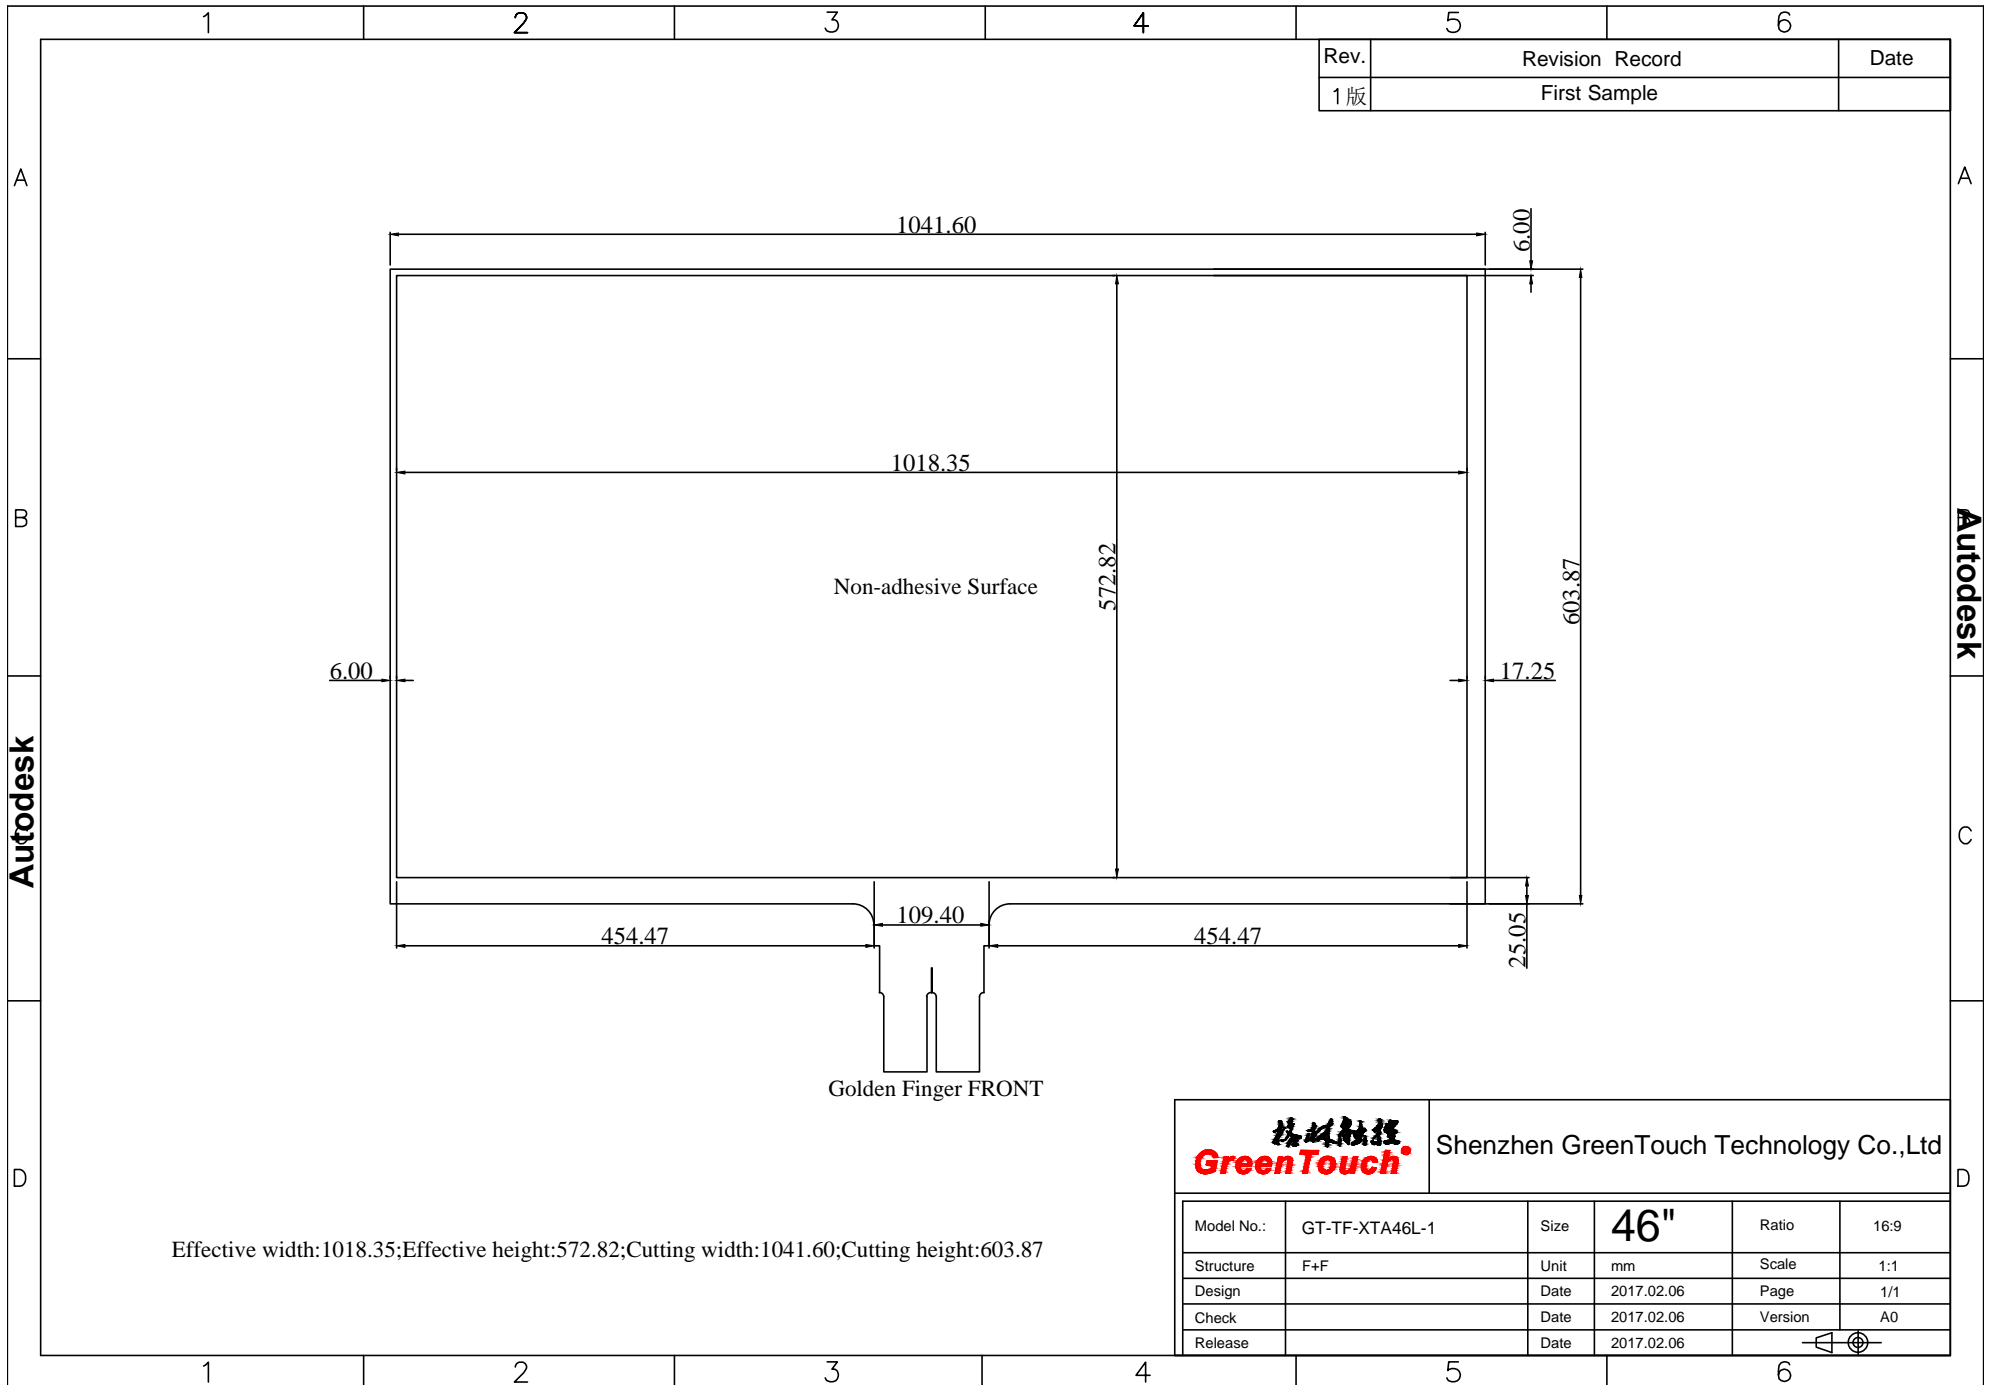

Autodesk

Rev.	Revision Record	Date
1 版	First Sample	

Effective width:1018.35;Effective height:572.82;Cutting width:1041.60;Cutting height:603.87

		Shenzhen GreenTouch Technology Co.,Ltd			
Model No.:	GT-TF-XTA46L-1	Size	46"	Ratio	16:9
Structure	F+F	Unit	mm	Scale	1:1
Design		Date	2017.02.06	Page	1/1
Check		Date	2017.02.06	Version	A0
Release		Date	2017.02.06		