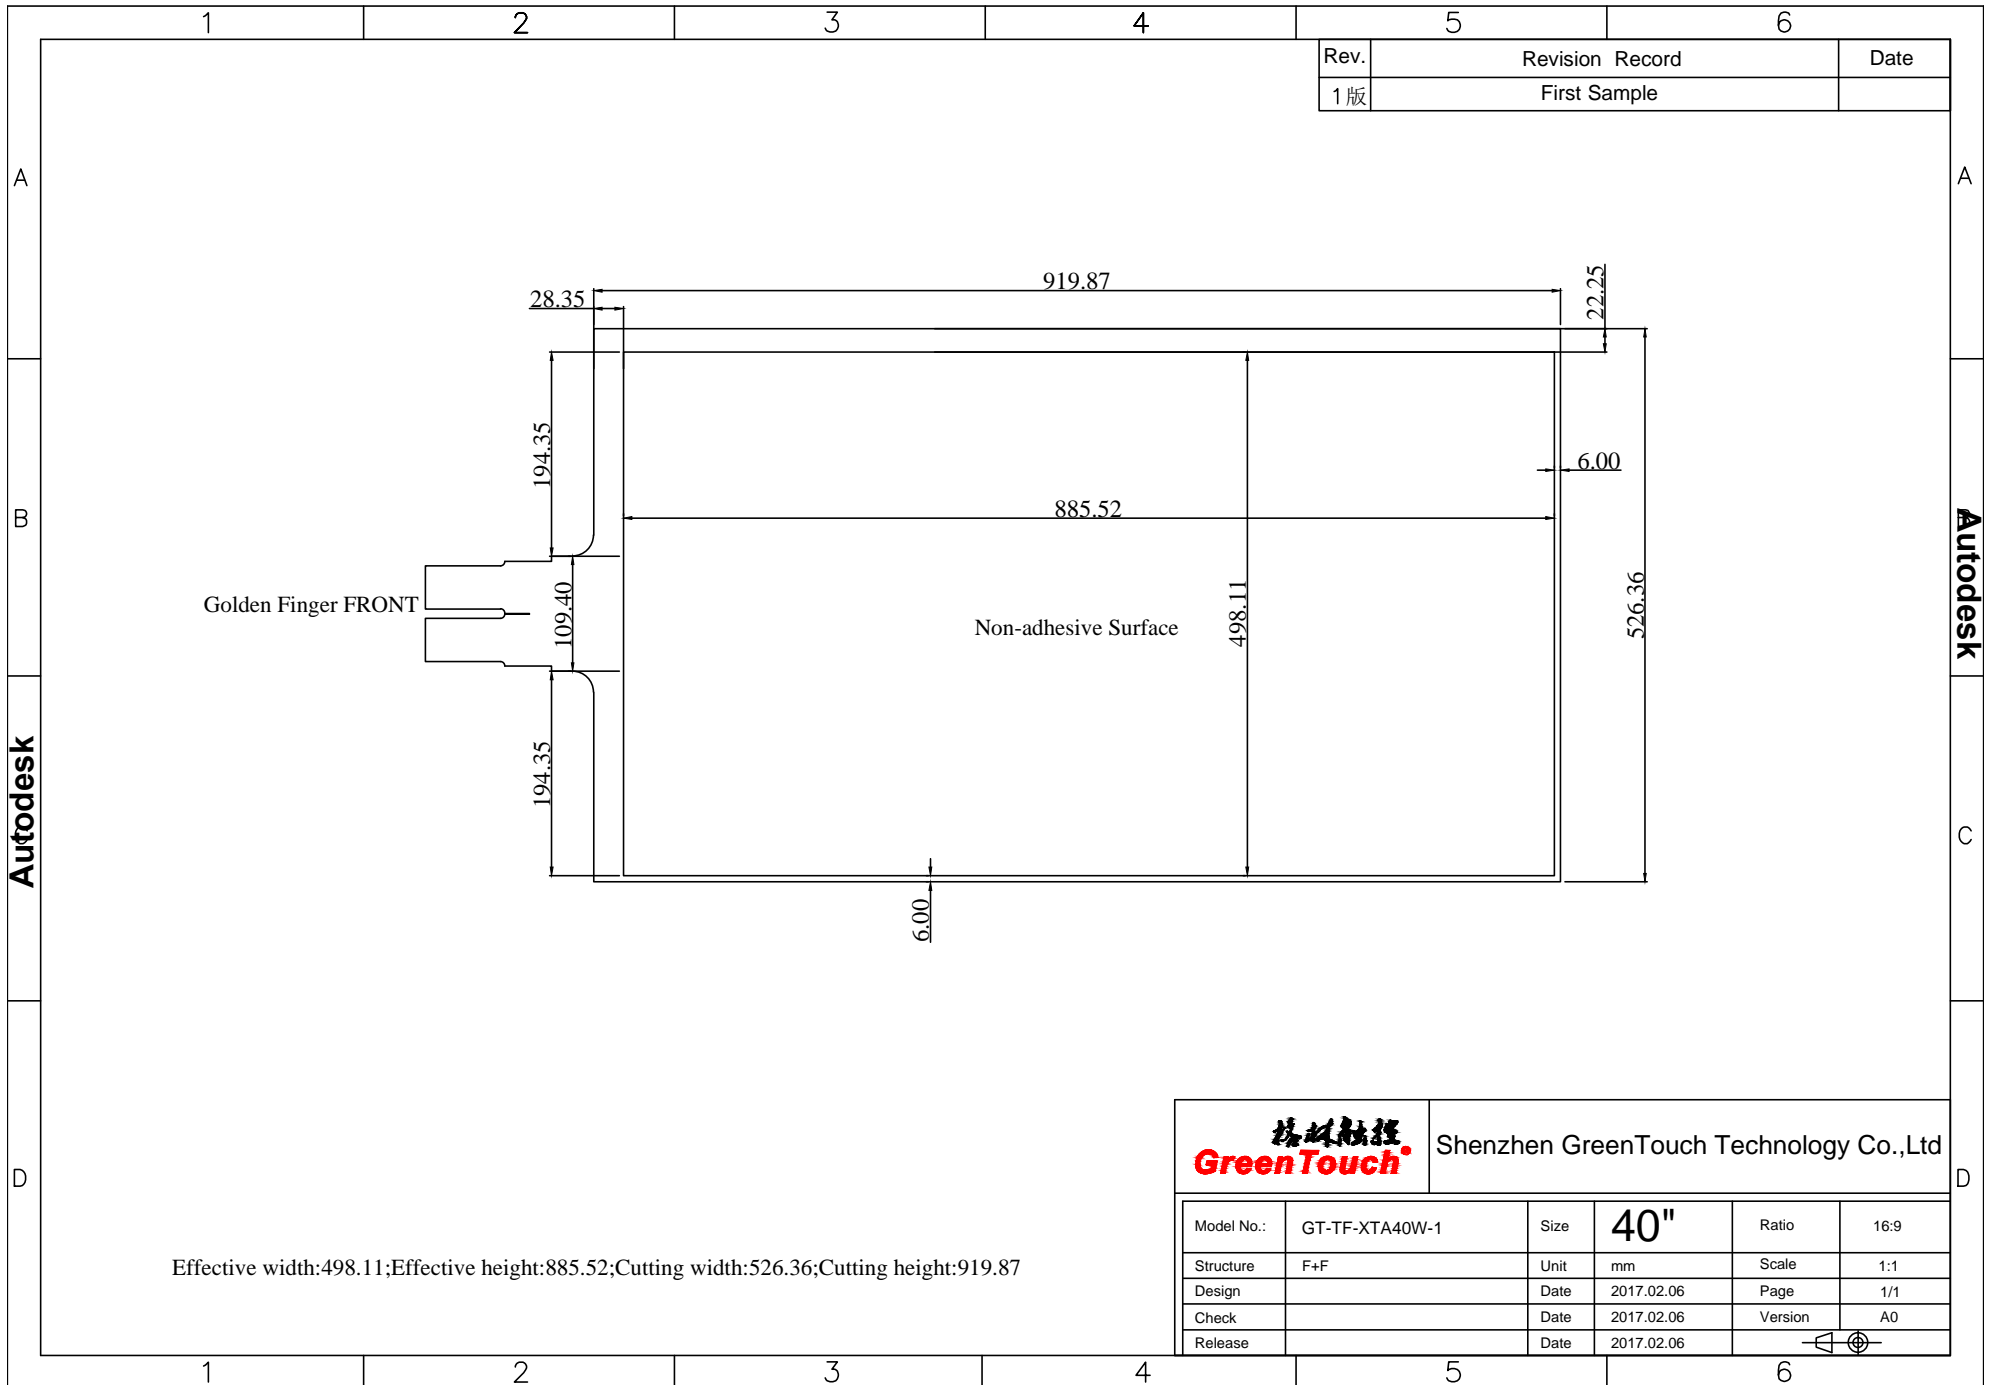

Rev.	Revision Record	Date
1版	First Sample	

Effective width:498.11;Effective height:885.52;Cutting width:526.36;Cutting height:919.87

		Shenzhen GreenTouch Technology Co.,Ltd			
Model No.:	GT-TF-XTA40W-1	Size	40"	Ratio	16:9
Structure	F+F	Unit	mm	Scale	1:1
Design		Date	2017.02.06	Page	1/1
Check		Date	2017.02.06	Version	A0
Release		Date	2017.02.06		